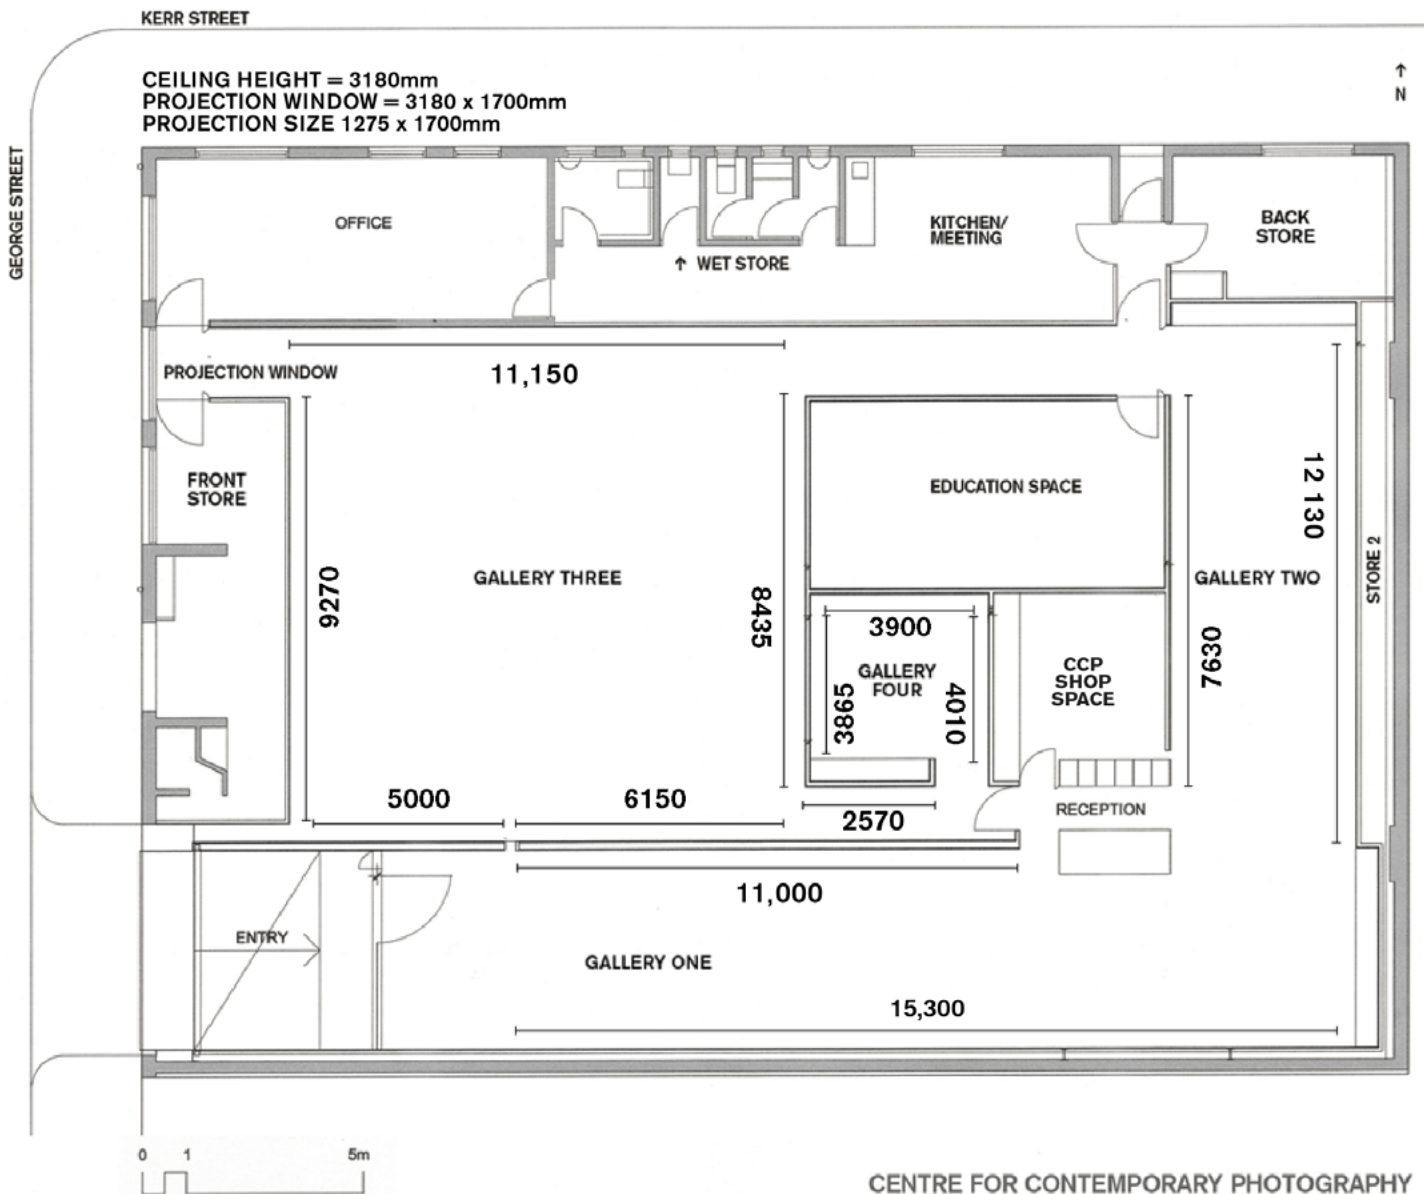

Centre for Contemporary Photography Facility Map and Capacity

Space	Square metres	Cocktail	Banquet	Theatre
Gallery 1 & 2	142sqm	100 guests	40 guests	N/A
Gallery 3	100sqm	100 guests	60 guests	120 guests
Education Space	33sqm	N/A	N/A	25 guests